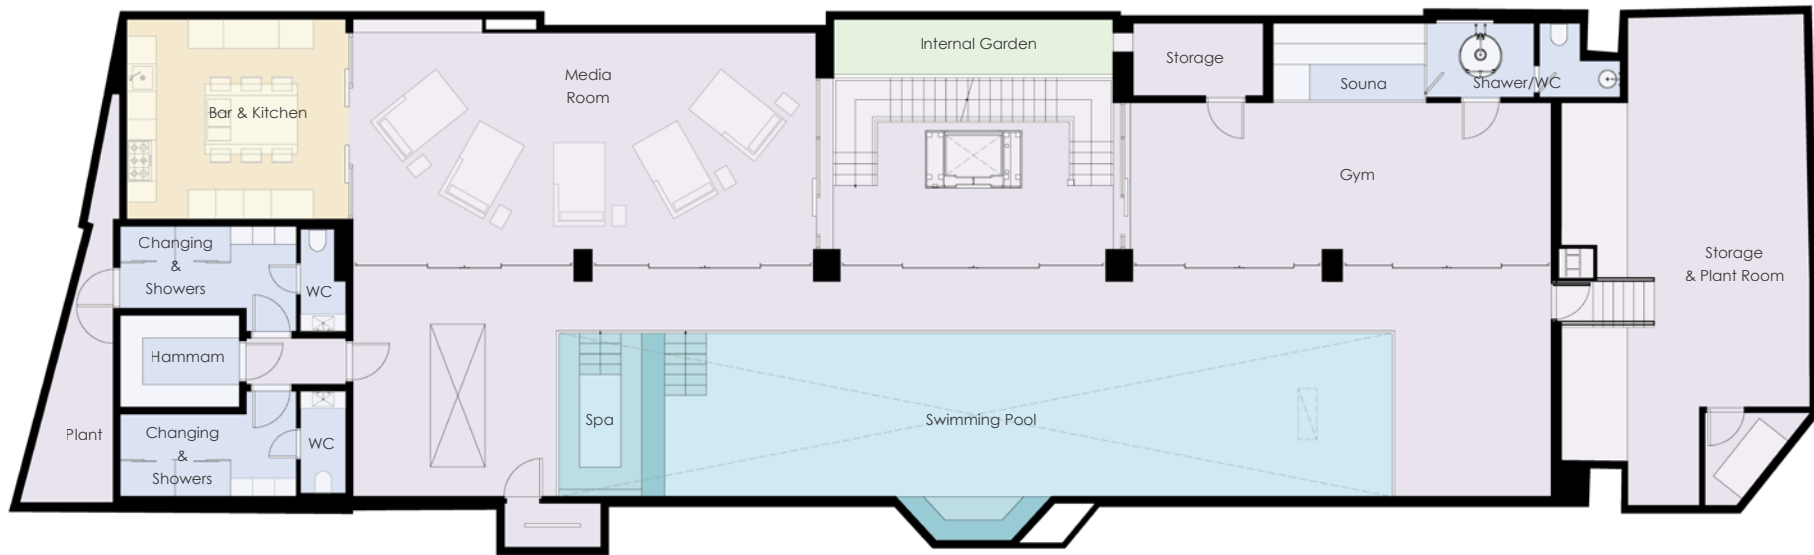

SLOANE & CADOGAN
SWIX

29 HANS PLACE, TOWNHOUSE

FLOOR PLANS

BASEMENT LEVEL

SLOANE & CADOGAN
SWIX

29

HANS PLACE, TOWNHOUSE

FLOOR PLANS

GARDEN FLOOR

SLOANE & CADOGAN
SWIX

29 HANS PLACE, TOWNHOUSE

FLOOR PLANS

RAISED GROUND FLOOR

SLOANE & CADOGAN